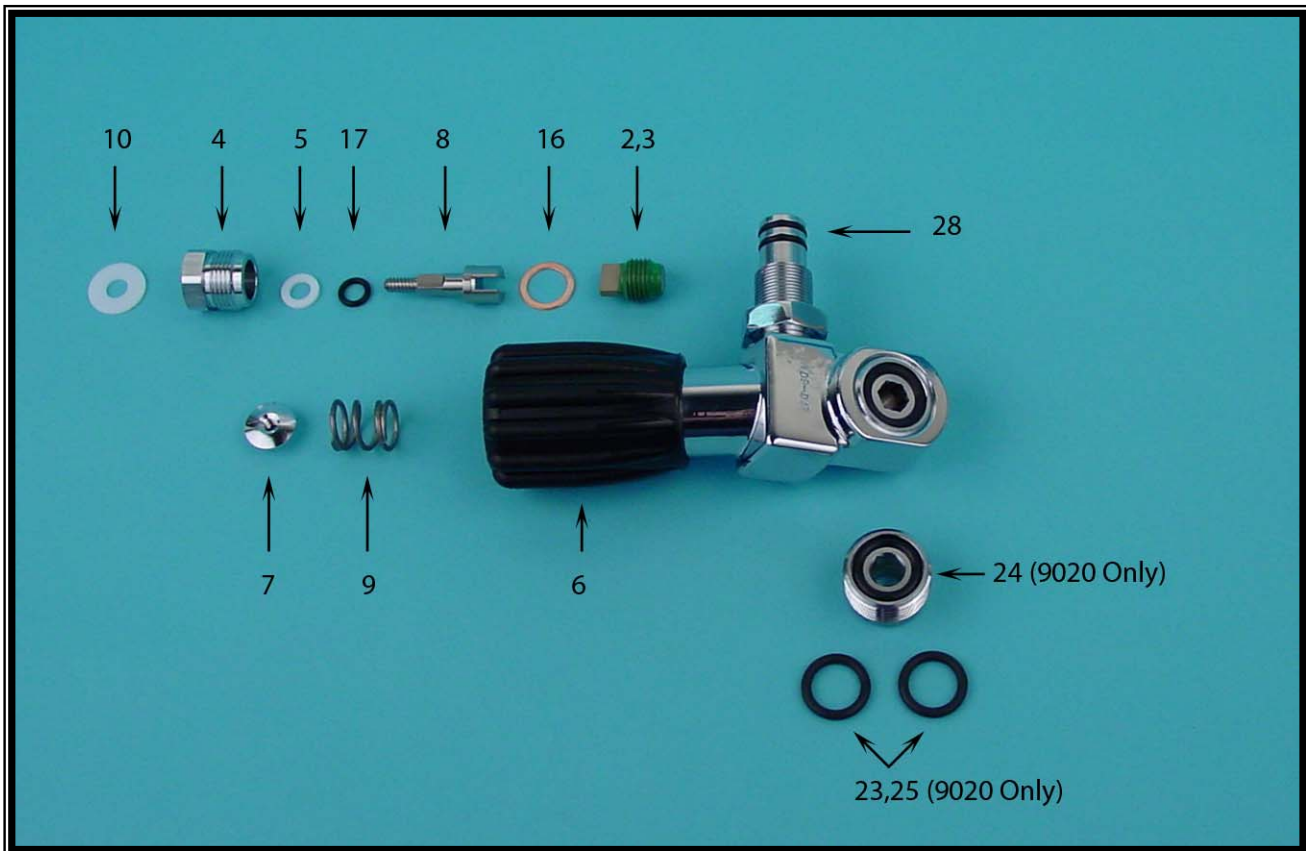

EXPLODED VIEW

THERMO H CONNECTOR

FOR 9020 & 9040 SERIES

See Parts Index for Part Numbers

**See additional warnings and instructions at end of catalogue!*