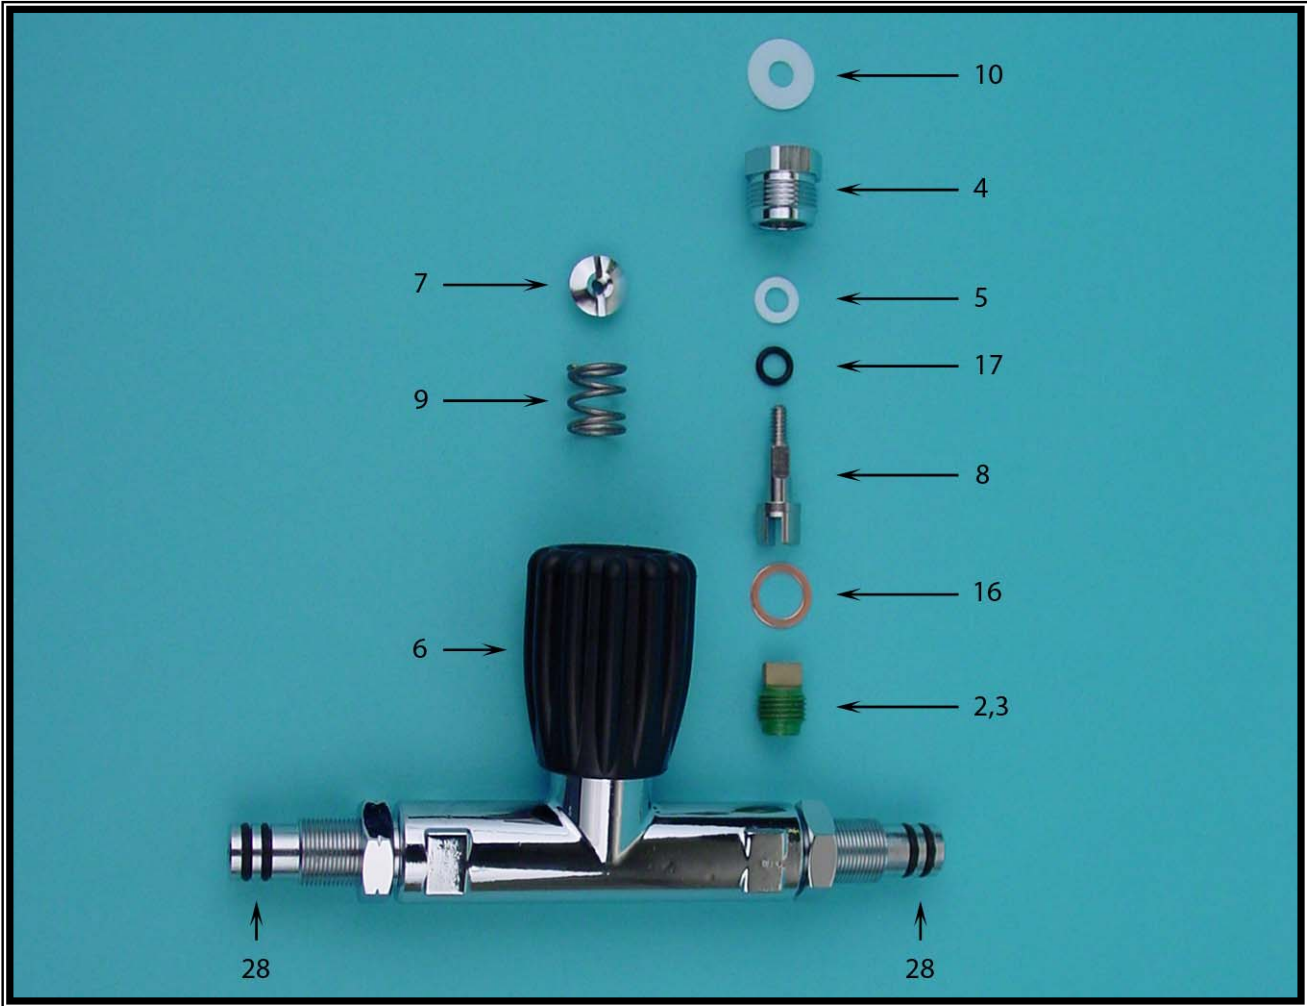

EXPLODED VIEW

THERMO MANIFOLD CENTER BAR

FOR 8003 CTR W VLV

See Parts Index for Part Numbers
**See additional warnings and instructions at end of catalogue!*